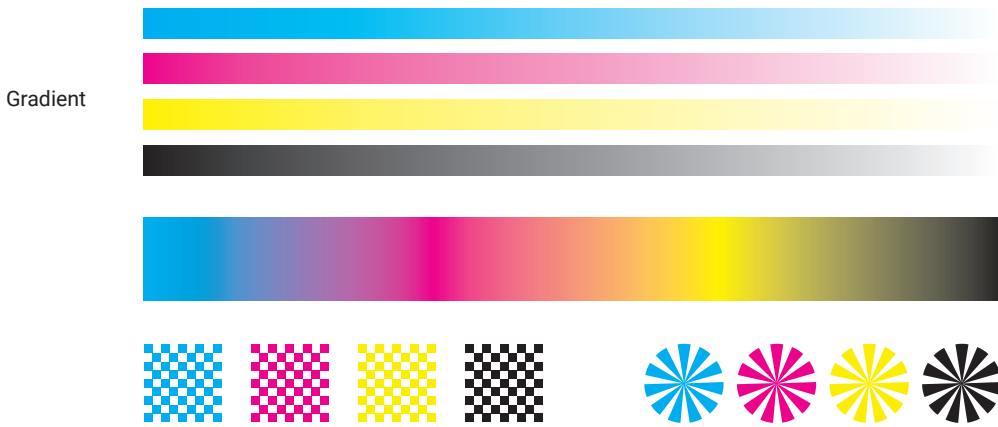

CMYK

MARK CALIBRATION

Alignment Wheel

Text Sizes

Text Size 8px

Text Size 10px

Text Size 12px

Text Size 14px

Text Size 16px

Text Size 18px

Text Size 20px

Text Size 24px

Text Size 28px

Text Size 28px

Text Size 24px

Text Size 20px

Text Size 18px

Text Size 16px

Text Size 14px

Text Size 12px

Text Size 10px

Text Size 8px

Rainbow Bars