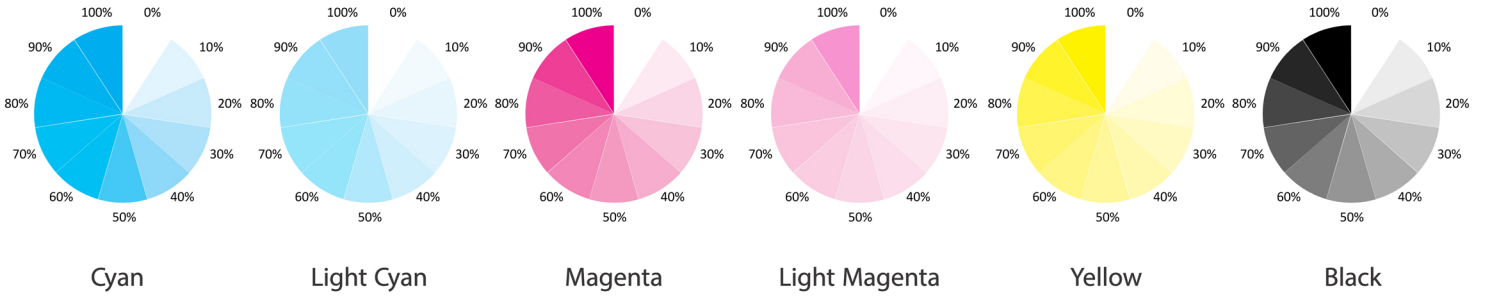

CMYK

6 COLOR MARK CALIBRATION

Cyan

Magenta

Yellow

Black

Banding Test

Density Control